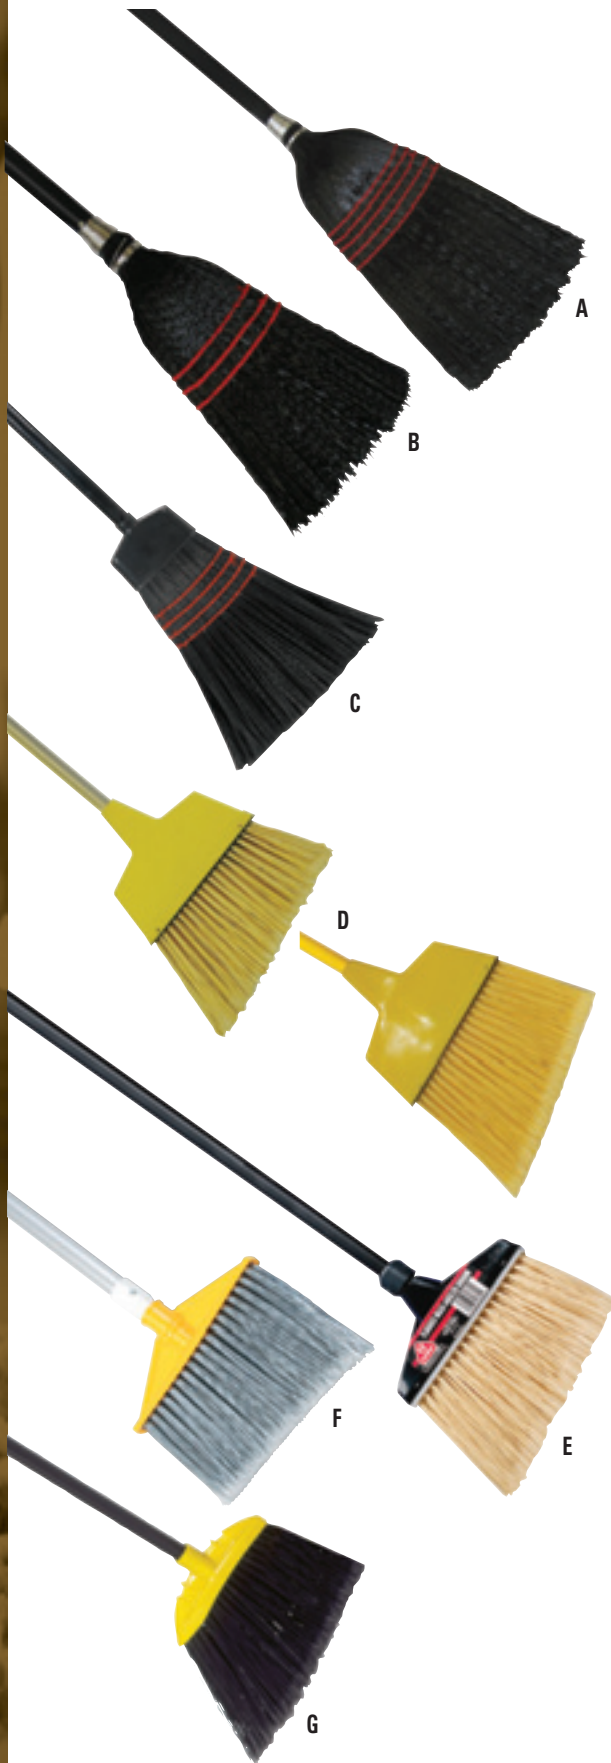

Upright—Plastic

A. Janitor Broom

Black plastic bristles are flagged for better sweeping. Five rows of stitching. 10" sweeping width. Wound style. Shows minimal soiling. Washable. 42" long, 1 1/8" dia. wood handle. Shpg. wt. 26-lbs.

UNS 930BP	Dozen
-----------	-------

B. Lobby Broom

Black plastic bristles with three rows of stitching. 5 1/2"-6" wide sweeping surface. Wound style. Washable. 30" long, 3/4" dia. wood handle. Shpg. wt. 9-lbs.

UNS 951BP	Dozen
-----------	-------

C. Maid Broom

For light-duty household sweeping. Flagged-tip, long-lasting black plastic bristles with three rows of stitching and plastic shroud. 42" long, 7/8" dia. wood handle. Shpg. wt. 18-lbs.

Big 13" sweeping surface with angled cut for sweeping in hard-to-get corners or under furniture. Washable, natural color polystyrene flagged-tip bristles are unaffected by water, alkalines, acids, grease or oil and won't wear down, break or fall out. Plastic angled shroud has patented handle-locking mechanism. Ribbed, coated aluminum handle for comfortable grip. 51" long, 1 5/16" dia. standard threaded handle. 4 brooms per case. Shpg. wt. 8-lbs.